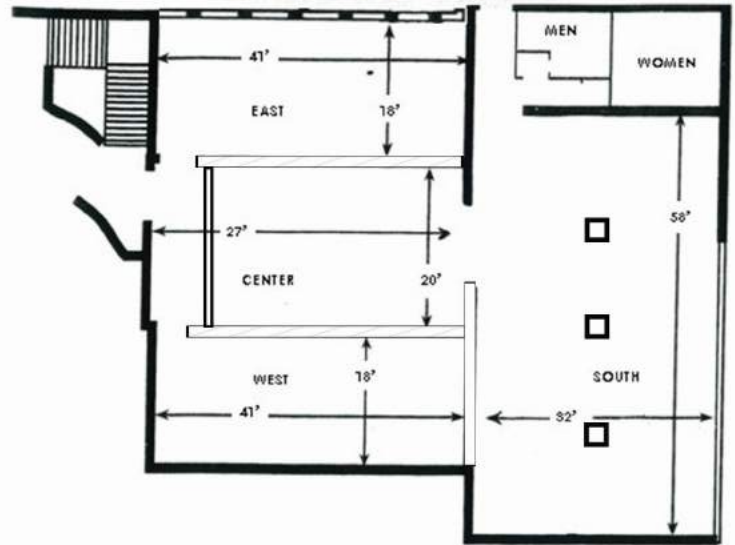

Compass Room

Ocean Terrace Restaurant

Persian Room

| Function Rooms | Dimensions | Square Feet | Ceiling Height | Banquet | Theater | Classroom |
|-----------------------|------------|-------------|----------------|---------|---------|-----------|
| Ocean Terrace A | 96' x 25' | 2,400 | 12' | 200 | 150 | - |
| Ocean Terrace B | 90' x 55' | 1,200 | 12' | 60 | 50 | - |
| Ocean Terrace C | 90' x 55' | 1,200 | 12' | 100 | 100 | - |
| Persian Room | 108' x 62' | 6,696 | 15' | 300 | 600 | 200 |
| Compass Room - South | 58' x 32' | 2,320 | 8' | 50 | 100 | 60 |
| Compass Room - East | 41' x 18' | 738 | 8' | 20 | 50 | 20 |
| Compass Room - West | 41' x 18' | 738 | 8' | - | 50 | 20 |
| Compass Room - Center | 27' x 20' | 738 | 8' | 20 | 50 | 16 |

*Compass Room is partitioned by air-walls
All spaces and capacities may vary depending on the event
Audio/Visual equipment can be arranged*

For additional information, contact our Sales Department
Telephone: 305-932-2233 ext. 1224 — Fax: 305-937-4139
salesandcatering@marcopolobeachresort.com
www.marcopolobeachresort.com