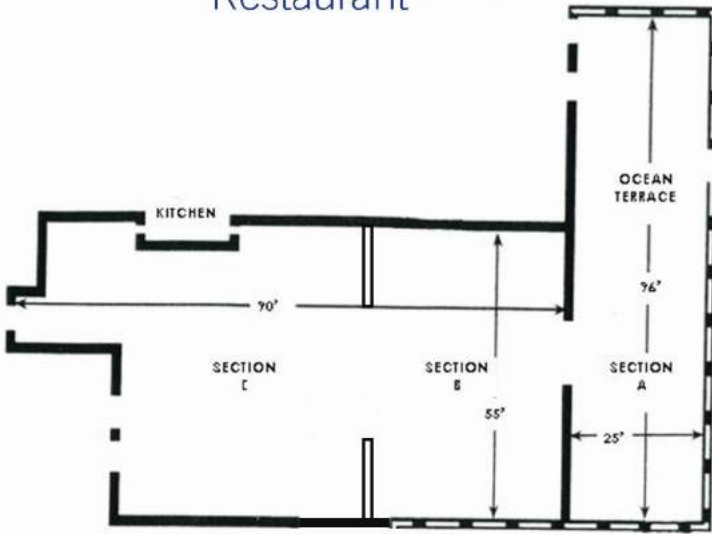

Compass Room

Ocean Terrace Restaurant

Persian Room

| Function Rooms | Dimensions | Square Feet | Ceiling Height | Banquet | Theater | Classroom |
|-----------------------|------------|-------------|----------------|---------|---------|-----------|
| Ocean Terrace A | 96' x 25' | 2,400 | 12' | 200 | 150 | - |
| Ocean Terrace B | 90' x 55' | 1,200 | 12' | 60 | 50 | - |
| Ocean Terrace C | 90' x 55' | 1,200 | 12' | 100 | 100 | - |
| Persian Room | 108' x 62' | 6,696 | 15' | 300 | 600 | 200 |
| Compass Room - South | 58' x 32' | 2,320 | 8' | 50 | 100 | 60 |
| Compass Room - East | 41' x 18' | 738 | 8' | 20 | 50 | 20 |
| Compass Room - West | 41' x 18' | 738 | 8' | - | 50 | 20 |
| Compass Room - Center | 27' x 20' | 738 | 8' | 20 | 50 | 16 |