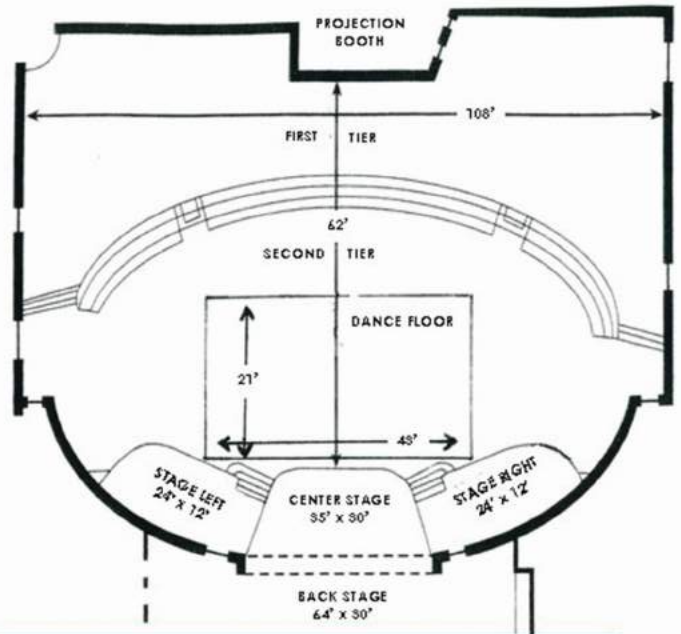

Compass Room

Ocean Terrace Restaurant

Persian Room

| Function Rooms | Dimensions | Square Feet | Ceiling Height | Banquet | Theater | Classroom |
|-----------------------|------------|-------------|----------------|---------|---------|-----------|
| Ocean Terrace A | 96' x 25' | 2,400 | 12' | 200 | 150 | - |
| Ocean Terrace B | 90' x 55' | 1,200 | 12' | 60 | 50 | - |
| Ocean Terrace C | 90' x 55' | 1,200 | 12' | 100 | 100 | - |
| Persian Room | 108' x 62' | 6,696 | 15' | 300 | 600 | 200 |
| Compass Room - South | 58' x 32' | 2,320 | 8' | 50 | 100 | 60 |
| Compass Room - East | 41' x 18' | 738 | 8' | 20 | 50 | 20 |
| Compass Room - West | 41' x 18' | 738 | 8' | - | 50 | 20 |
| Compass Room - Center | 27' x 20' | 738 | 8' | 20 | 50 | 16 |